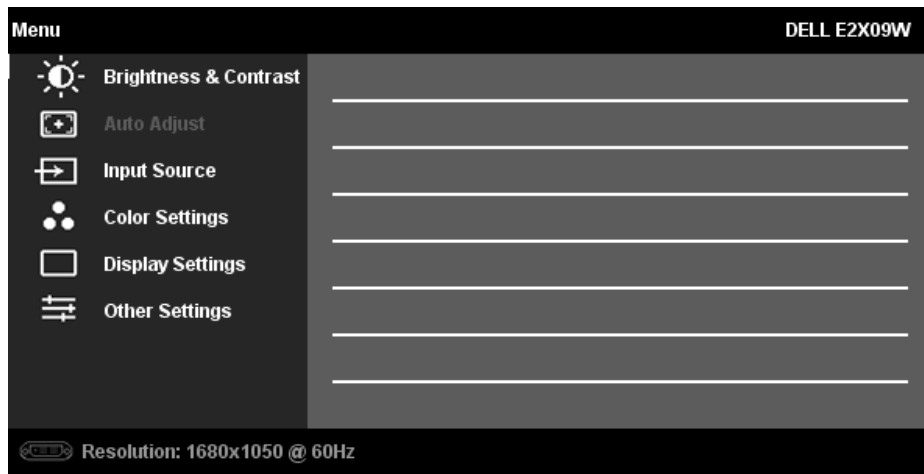

(DVI-D)

: (VGA)

- 2.
- 3.
- 4.
- 5.
- 6.

OSD

	&	/